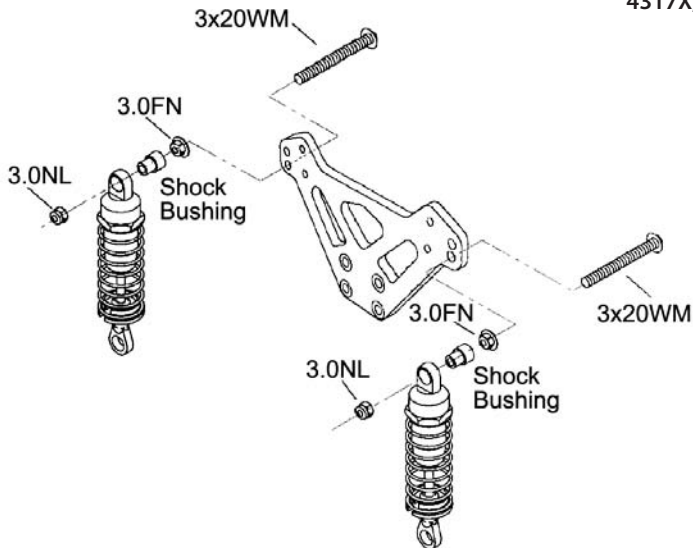

Shock Installation

Covers Parts #2518, 2518X, 4317,
4317X, 4440, 4440X

SHKTWRINST Rev 050728

www.TRAXXAS.COM

Traxxas, 1100 Klein Road, Plano, TX 75074, Phone: 972-265-8000, Fax: 972-265-8011, e-mail: support@Traxxas.com